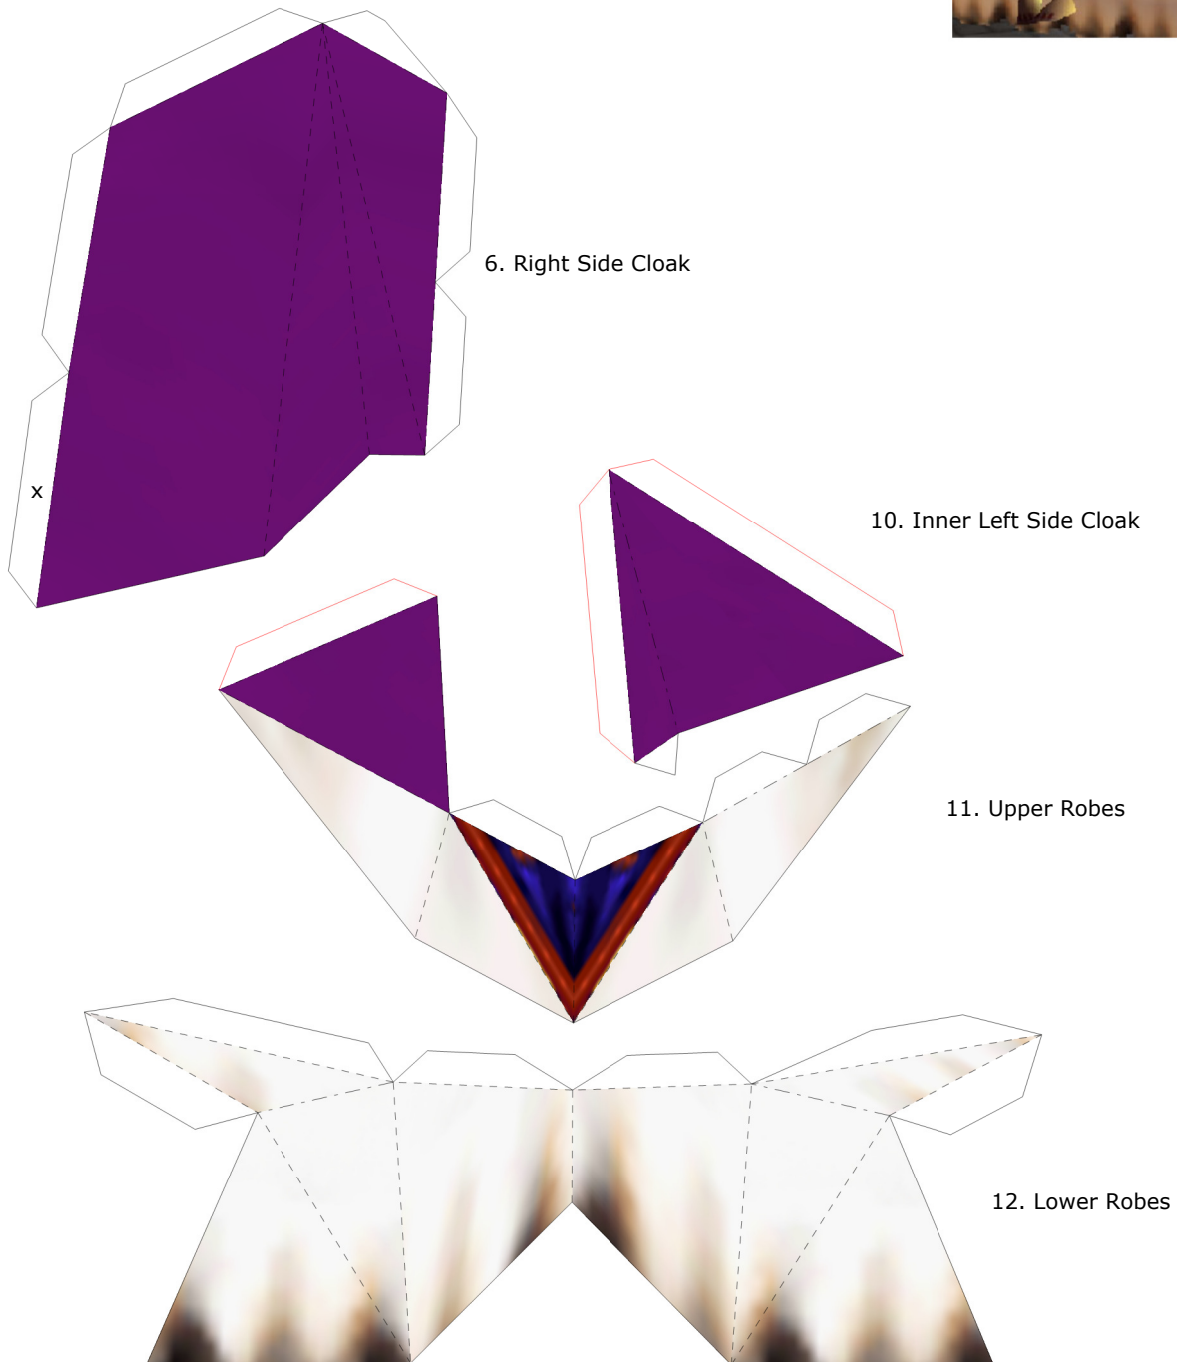

# POE COLLECTOR

By Xenon

The Poe Collector is a mysterious hooded figure who lives in the ruins of Hyrule Castle Town. He's quite happy with the state of the world under Ganondorf's evil reign as it creates ideal conditions for the Poe which he studies, and will gladly buy any that Link catches.

27-29. Stick

4. Inner Hood

5. Eye

3. Cowl

8. Upper Body

9. Lower Body

13. Back Cloak

Template by Xenon. Original 3D data and textures by Nintendo.

30. Crate Top and Right Side

31. Crate Front  
and Left Side

32. Crate Back and Bottom