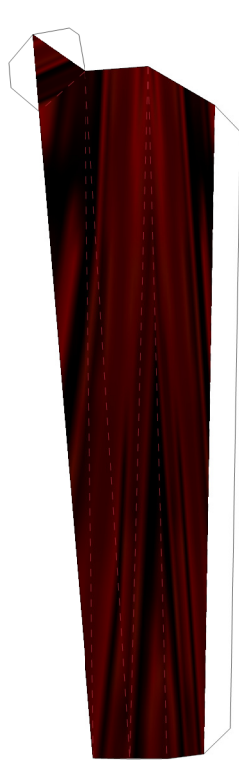

# POE COLLECTOR

By Xenon

The Poe Collector is a mysterious hooded figure who lives in the ruins of Hyrule Castle Town. He's quite happy with the state of the world under Ganondorf's evil reign as it creates ideal conditions for the Poe which he studies, and will gladly buy any that Link catches.

27-29. Stick

4. Inner Hood

5. Eye

3. Cowl

8. Upper Body

9. Lower Body

13. Back Cloak

Template by Xenon. Original 3D data and textures by Nintendo.

30. Crate Top and Right Side

31. Crate Front  
and Left Side

32. Crate Back and Bottom