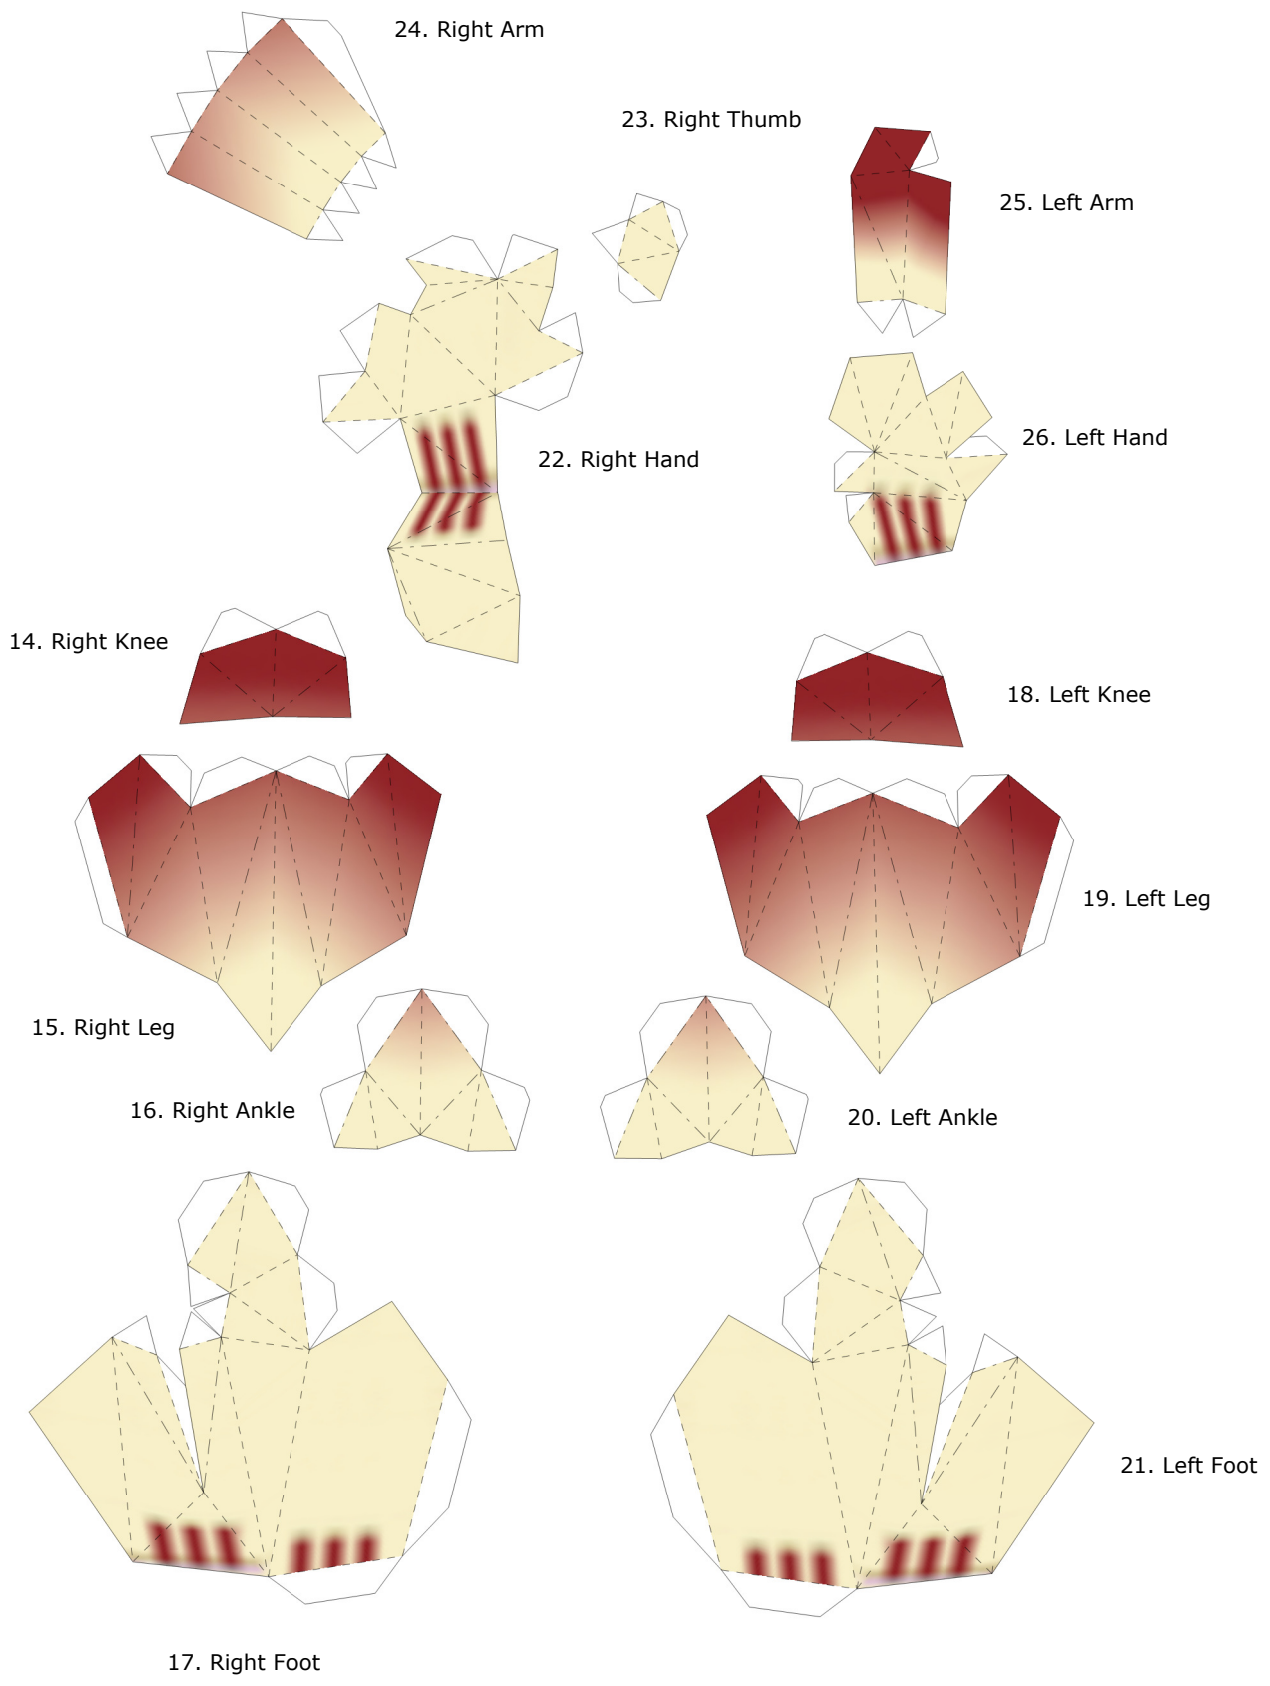

# POE COLLECTOR

By Xenon

The Poe Collector is a mysterious hooded figure who lives in the ruins of Hyrule Castle Town. He's quite happy with the state of the world under Ganondorf's evil reign as it creates ideal conditions for the Poe which he studies, and will gladly buy any that Link catches.

27-29. Stick

4. Inner Hood

5. Eye

3. Cowl

8. Upper Body

9. Lower Body

13. Back Cloak

Template by Xenon. Original 3D data and textures by Nintendo.

30. Crate Top and Right Side

31. Crate Front  
and Left Side

32. Crate Back and Bottom